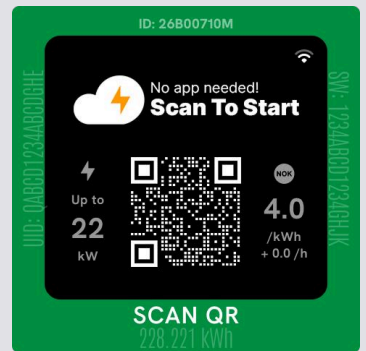

DEFA Power is a perfect choice for public charging

Seamless charging experience with DEFA Power and CloudCharge Go

CloudCharge Go enables an easy and safe EV charging for the users. Take the customer experience to a whole new level with DEFA Power charging station!

DEFA Power is MID and MessEV-certified, which ensure accurate kWh measurement, transparent billing and secure transactions, building trust and compliance for operators and users.

DEFA Power with certified EV charging. Accuracy. Transparency. Security.

DEFA Power supports AFIR compliance with:

- Dynamic QR codes for instant, secure payments
- No registration required for ad hoc users
- Seamless integration with evolving EV regulations

DEFA Power

- Smart 22kW charger
- Intuitive high-quality display
- App control
- MID approved energy meter
- 6 m Type 2 charging cable integrated

Learn more about us at
www.cloudcharge.tech

Check DEFA Power charger at
<https://www.defa.com/defa-power/>